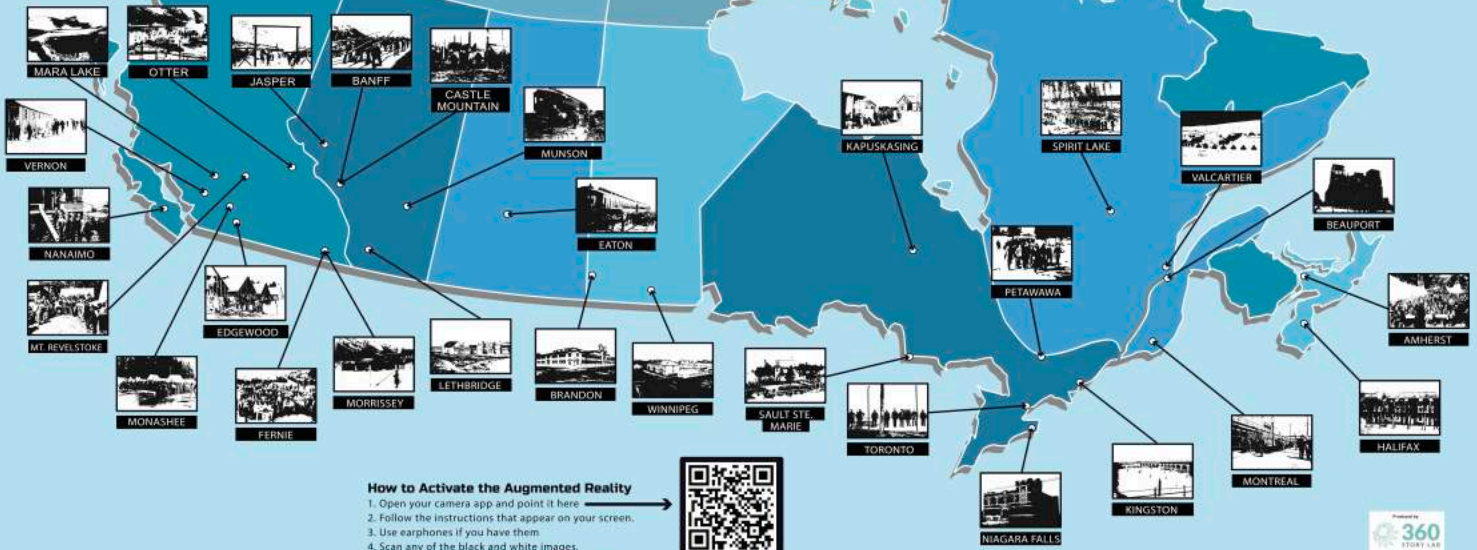

Augmented Reality Map of Canada's First National Internment Operations 1914 - 1920

How to Activate the Augmented Reality